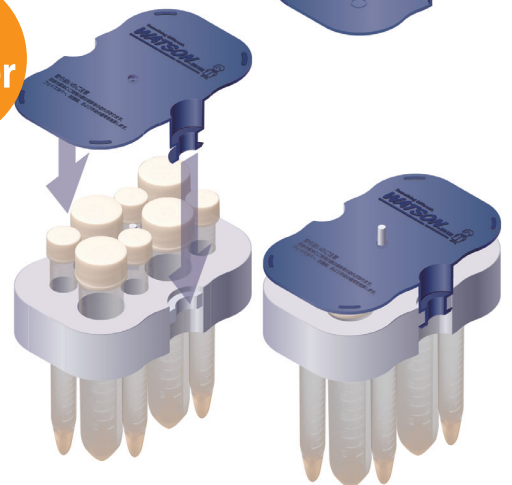

Centrifuge Tube Floating Rack

A centrifuge rack that can also be used as a floater.

Jellyfish

Autoclavable

It is autoclavable as it is made of strong polypropylene.

Versatile - Multiple Applications

Jellyfish can be used as a centrifuge tube rack and also as a floating tube rack.

centrifuge tube rack

floating tube rack

as
a Rack

as
a Floater

Cat.No.	Item	Packaging
1541-809	Centrifuge tube floating rack "Jellyfish"	1pce.