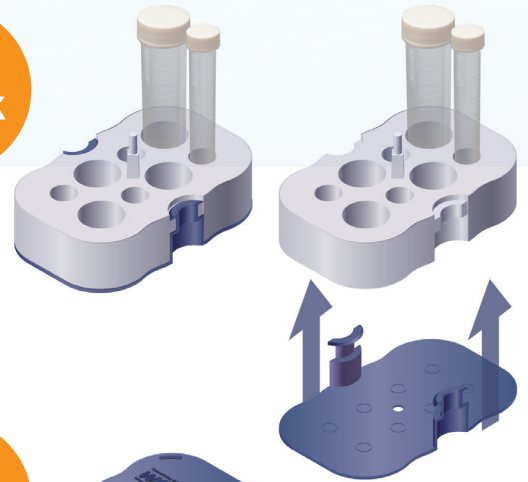

Centrifuge Tube Floating Rack

A centrifuge rack that can also be used as a floater.

Jellyfish

Autoclavable

It is autoclavable as it is made of strong polypropylene.

Versatile - Multiple Applications

Jellyfish can be used as a centrifuge tube rack and also as a floating tube rack.

centrifuge tube rack

floating tube rack

as
a Rack

as
a Floater

Cat.No.	Item	Packaging
1541-809	Centrifuge tube floating rack "Jellyfish"	1pce.